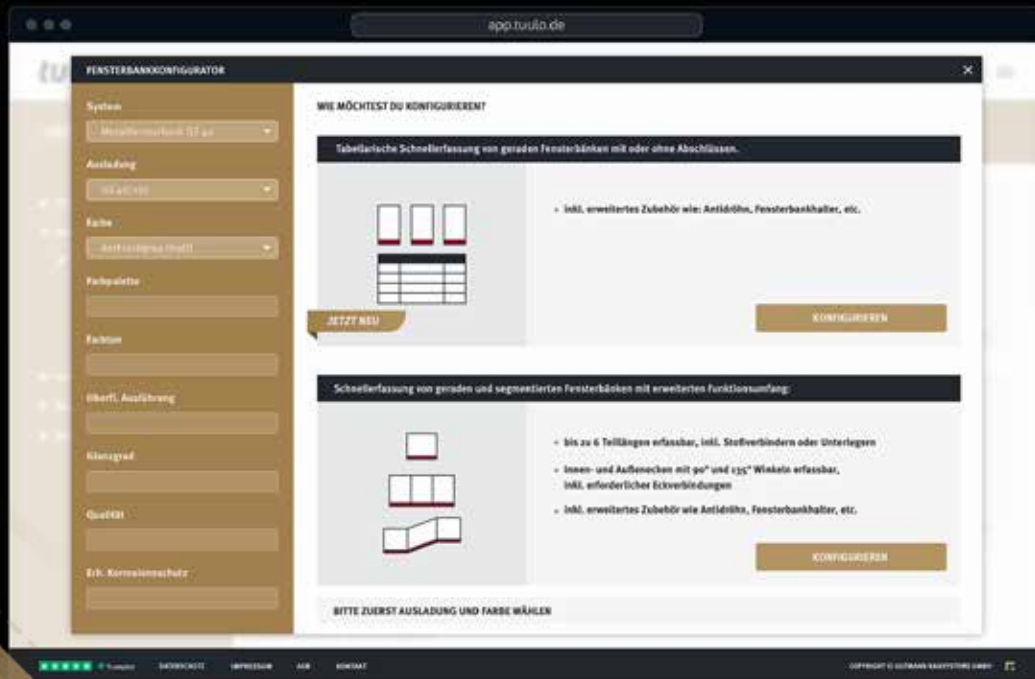

Windowsill configuration?

With Tuulo - no problem!

www.tuulo.de

tuulo
POWERED BY GUTMANN