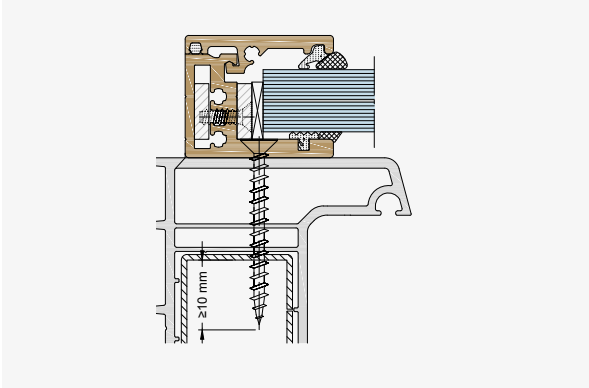

FPS PVC WINDOW