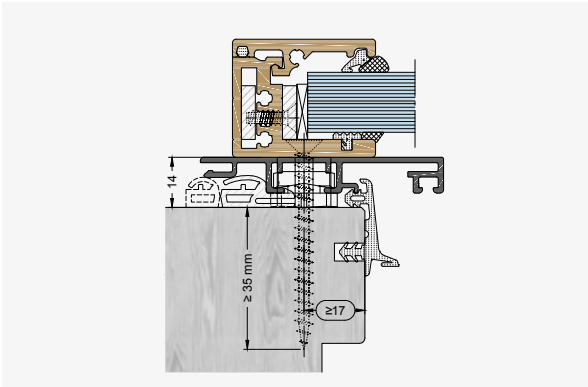

FPS WOOD-ALUMINIUM MIRA CONTOUR