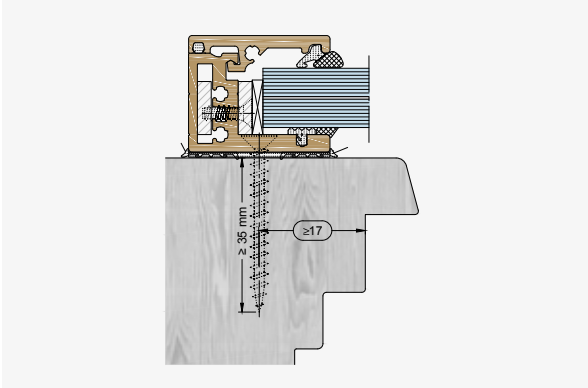

GUTMANN FPS

Exposed fall protection as prefabricated sets for the following frame materials for glass thicknesses 12.76 mm, 16.76 mm, 17.52 mm, 20.76 mm, 24.76 mm and 25.52 mm.

FPS WOOD WINDOW