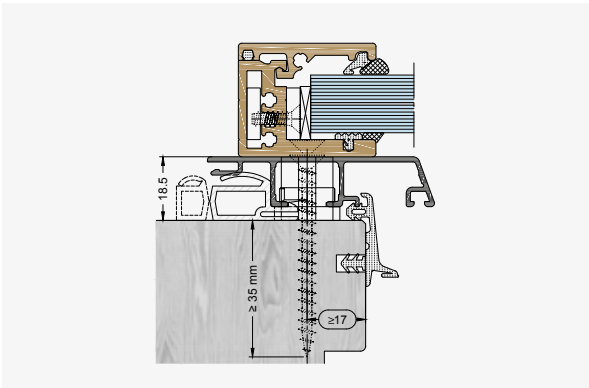

FPS WOOD-ALUMINIUM MIRA