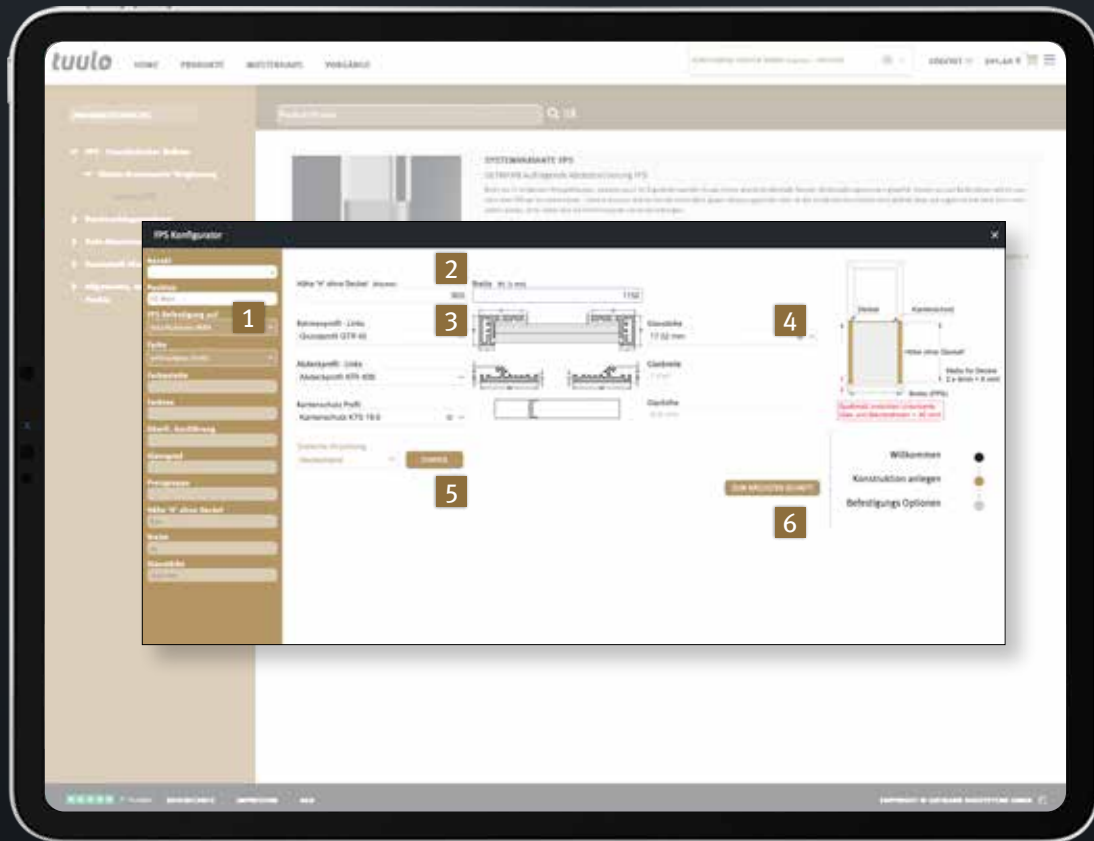

24/7

Online ordering with Tuulo

Ordering our new FPS sets is really easy with the help of our smart Configurator.

Use GUTMANN's digital tool Tuulo for superfast planning and ordering of windows, doors and windowsills on your computer, tablet or smartphone. All you need is your browser window. Tuulo informs you about stock levels, delivery times and the status of your order. Tuulo not only calculates all orders in accordance with the agreed delivery terms, but can also handle complex configurations such as windowsills and interior/exterior corners.