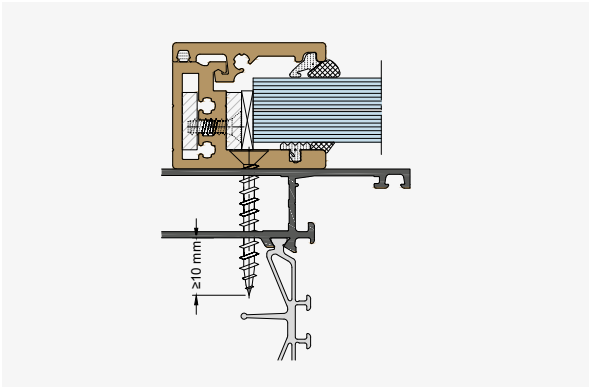

FPS ALUMINIUM WINDOW GWD 070/080

Illustrations not to scale