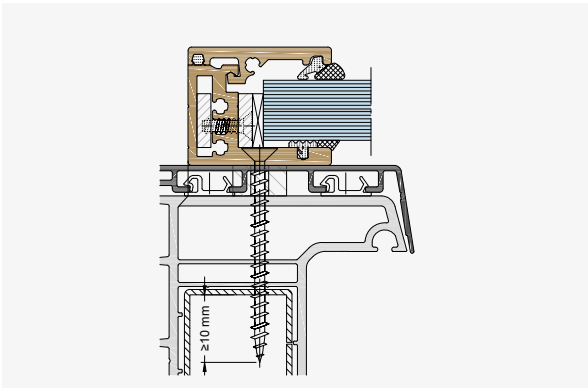

GUTMANN FPS

Exposed fall protection as prefabricated sets for the following frame materials for glass thicknesses 12.76 mm, 16.76 mm, 17.52 mm, 20.76 mm, 24.76 mm and 25.52 mm.

FPS WOOD WINDOW

FPS PVC WINDOW